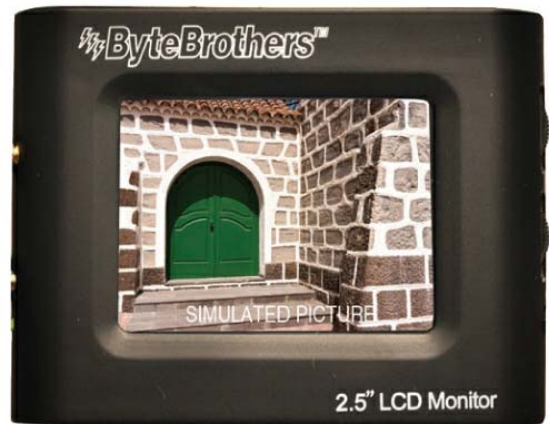

Mini Color CCTV Monitor VTX025

Video is everywhere...and expected to be everywhere. The Mini color monitor 2.5 lets you place video in small spaces...enhancing security in areas where it did not exist. It's also perfect for portable applications like temporary video monitoring and aligning security cameras.

Features:

- Full feature CCTV color monitor, complete with color and brightness controls. Connects to the CCTV camera via a BNC connector (included).
- Mini Monitor 2.5 uses Intersil's NTSC/PAL single chip video decoder. Reliable and consumes little power.
- LCD: The active matrix color LCD features 480 x 234 pixel resolution (2.5" diagonal).
- Continuous use: Connect the AC adapter for continuous use or recharging the battery.
- Lithium-ion battery: The rechargeable battery is high capacity, lithium-ion with a 4 hour life.
- LED: Red indicates charging. Green indicates On.
- Desk stand and wrist strap (for portable work) included.

Pocket Cat™

Pocket RJ45 / Coax Tester

The perfect tester for both Ethernet (RJ45) and coax cables. Ruggedized and cushioned for field use. Ethernet test is a complete TIA568 test for opens, shorts, crosses and split pairs. Bright blue LEDs instantly render the PASS/FAIL results. A built-in, hidden drawer stores the remote wiremap adapter. Includes a tone generator compatible with most tone probes.

Features:

- Tests both RJ45 Cat5/6 and coaxial cables.
- Ruggedized for field use. No LCD to break.
- PASS/FAIL results appear in one second.
- Each pair's status is highlighted.
- Complete TIA568 test performed. Continuity, opens/shorts, reversals and split pairs.
- Tone mode for tracing and troubleshooting.
- Belt clip, battery (9V) and pouch included.